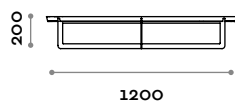

Smart

Tavolino rotondo in acciaio verniciato in colori RAL.

Struttura

Acciaio

A
Nero

B
Bianco

C
Pioggia

D
Giallo

E
Zucca

F
Papavero

G
Fango

H
Petrolio

SMART1

SMART2

SMART3

SMART4

SMART5