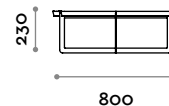

Smart

Tavolino rotondo in acciaio verniciato in colori RAL.

Struttura

Acciaio

A
Nero

B
Bianco

C
Pioggia

D
Giallo

E
Zucca

F
Papavero

G
Fango

H
Petrolio

SMART1

SMART2

SMART3

SMART4

SMART5