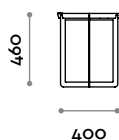

Smart

Tavolino rotondo in acciaio verniciato in colori RAL.

Struttura

Acciaio

A
Nero

B
Bianco

C
Pioggia

D
Giallo

E
Zucca

F
Papavero

G
Fango

H
Petrolio

SMART1