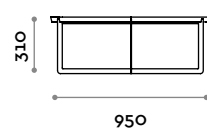

Smart

Round metal coffee table painted in RAL colors.

Structure

Steel

SMART1

SMART2

SMART3

SMART4

SMART5