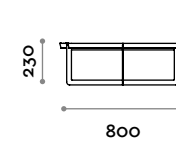

Smart

Round metal coffee table painted in RAL colors.

Structure

Steel

SMART1

SMART2

SMART3

SMART4