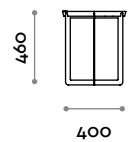

Smart

Round metal coffee table painted in RAL colors.

Structure

Steel

SMART1

SMART2

SMART3

SMART4