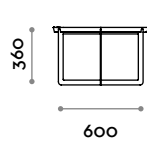

Smart

Round metal coffee table painted in RAL colors.

Structure

Steel

SMART1

SMART2

SMART3

SMART4