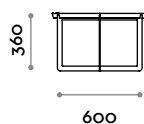

Smart

Tavolino rotondo in acciaio verniciato in colori RAL.

Struttura

Acciaio

A
Nero

B
Bianco

C
Pioggia

D
Giallo

E
Zucca

F
Papavero

G
Fango

H
Petrolio

SMART1

SMART2

SMART3

SMART4

SMART5