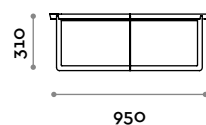

Smart

Round metal coffee table painted in RAL colors.

Structure

Steel

SMART1

SMART2

SMART3

SMART4