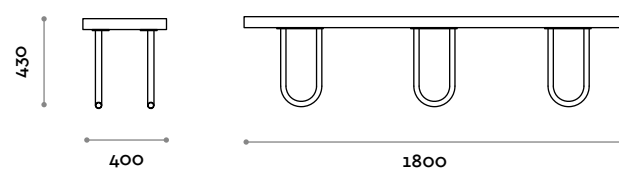

# Spider

arch. Simone Micheli

Single seat rounded bench in laminated MDF, polished inox steel legs.

**Legs**  
Stainless steel

**Seat**  
Finishes

**SPIDER120**

**SPIDER180**