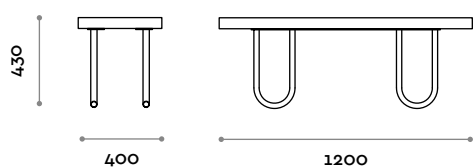

Spider

arch. Simone Micheli

Panca singola in MDF laminato, gambe in acciaio inox finitura lucida.

Gambe
Acciaio inox
Lucido

Seduta
Finiture
THE SWATCH BOOK

SPIDER120