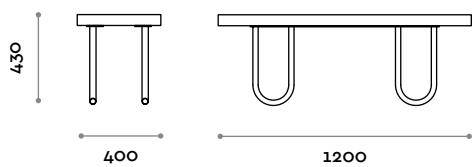

# Spider

arch. Simone Micheli

Single seat rounded bench in laminated MDF, polished inox steel legs.

**Legs**  
Stainless steel

**Seat**  
Finishes

**SPIDER120**

**SPIDER180**