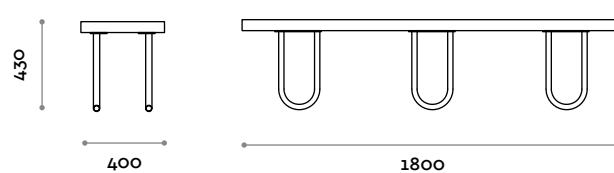

# Spider

arch. Simone Micheli

Single seat rounded bench in laminated MDF, polished inox steel legs.

**Legs**  
Stainless steel

**Seat**  
Finishes

**SPIDER120**

**SPIDER180**