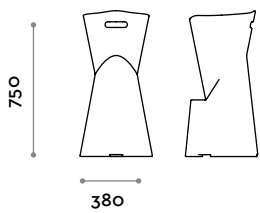

Seat

Polyethylene

A
White

B
Anthracite

C
Oriental red

D
Blue sky

E
Mango yellow

STRIKE