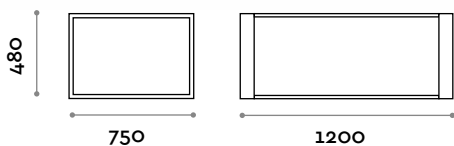

TECNO 120D

Double seat bench with 6 slats