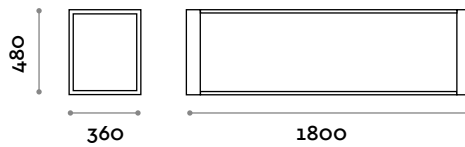

TECNO 180S

Single seat bench with 3 slats