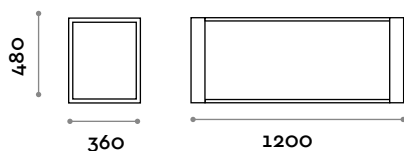

TECNO 120S

Panca singola a 3 doghe