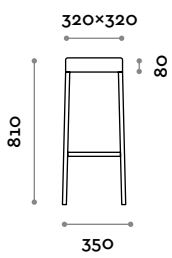

Tibbs

Steel frame stool with padded seat and covered in eco-leather.

Seat

Eco-leather

A
Black

B
Dark grey

C
Beige

Frame

Steel

Polished
chrome

TIBBS