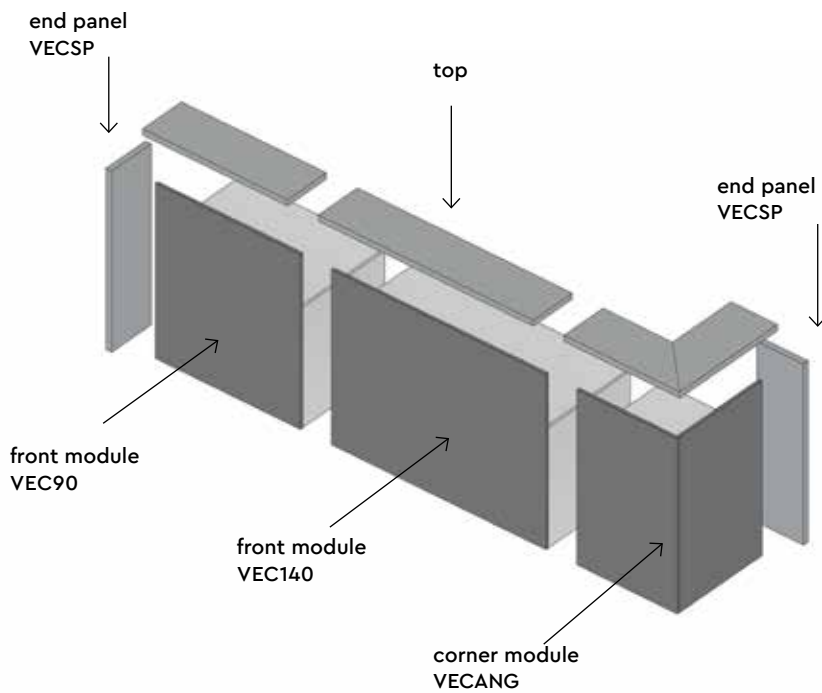

Structure
Finishes

Worktop
Finishes