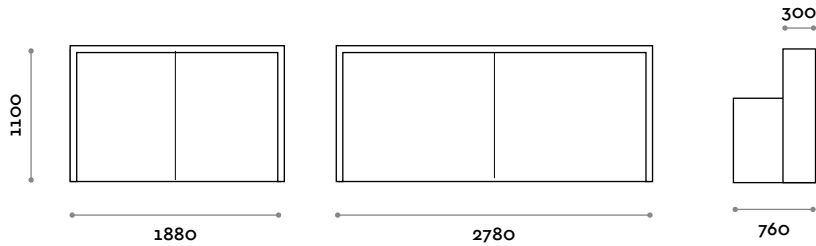

VEC90-20

Front module with MFC structure and counter, 36 mm thickness
Worktop height 760 mm / 900 mm
W 940 mm / D 750 mm / H 1107 mm

VEC140-20

Corner module in melamine and counter, 36 mm thickness
Worktop height 760 mm / 900 mm
W 1390 mm / D 750 mm / H 1107 mm

VECANG-20

Modulo angolare con struttura in nobilitato con bancalina sp 36 mm
Worktop height 760 mm / 900 mm
W 750 mm / D 750 mm / H 1107 mm

VEC90H-20

MFC consultancy and/or wheelchair accessible desk module
W 940 mm / D 750 mm / H 760 mm

VEC140H-20

MFC consultancy and/or wheelchair accessible desk module
W 1390 mm / D 750 mm / H 760 mm

VECSP

End panel, 36 mm thickness
W 300 mm / D 36 mm / H 1100 mm

VECLE90

LED light for module 90, IP20
(C) 6000 K / 4,8W per meter, 24 V
(N) 4000 K / 4,8W per meter, 24 V
(N) 3000 K / 4,8W per meter, 24 V

VECLE140

LED light for module 140, IP20
(C) 6000 K / 4,8W per meter, 24 V
(N) 4000 K / 4,8W per meter, 24 V
(N) 3000 K / 4,8W per meter, 24 V

VECLEANG

LED light for corner module, IP20
(C) 6000 K / 4,8W per meter, 24 V
(N) 4000 K / 4,8W per meter, 24 V
(N) 3000 K / 4,8W per meter, 24 V

ACCAD

Custom logo sticker (for module)