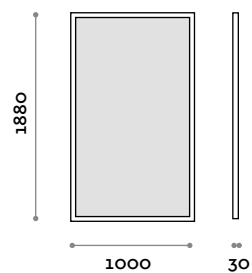

Vela

Partition element with metal frame and integrated MFC panel

Frame

Steel

Matt black

Panel

Finishes

THE SWATCH BOOK

some possible combinations

VELA1

VELA2

VELA3