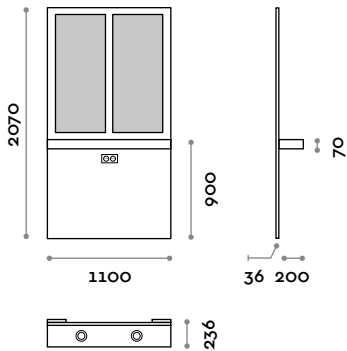

Velvet

Wall hung vanity unit with 2 mirrors, shelf with 2 aluminum hairdryer slots, sockets fixed to the structure.
Electrical components according to each destination countries' laws.

Structure

Finishes

THE SWATCH BOOK

Mirror

Silver

ACCSPES