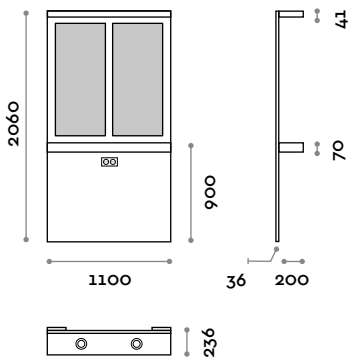

# Velvet

Wall hung vanity unit with 2 mirrors, shelf with 2 aluminum hairdryer slots, sockets fixed to the structure.  
Electrical components according to each destination countries' laws.