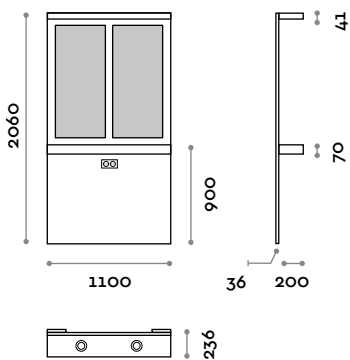

Wall hung vanity unit with 2 mirrors, shelf with 2 aluminum hairdryer slots, sockets fixed to the structure.
Electrical components according to each destination countries' laws. Top and 2 LED spotlights, 12 V – 5000 K.

Structure

Finishes

Mirror

Silver

ACCSPT-20