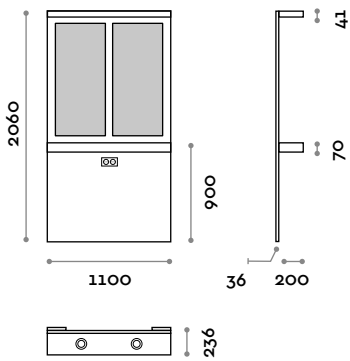

Miroir suspendu composé de deux miroirs et d'une étagère avec deux portes-phon en aluminium avec dessus et deux spots LED 12 V - 5000 K. Prises fixées à la structure, en fonction des pays de destination.

Structure

Finitions

THE SWATCH BOOK

Miroir

Argent

ACCSPT-20