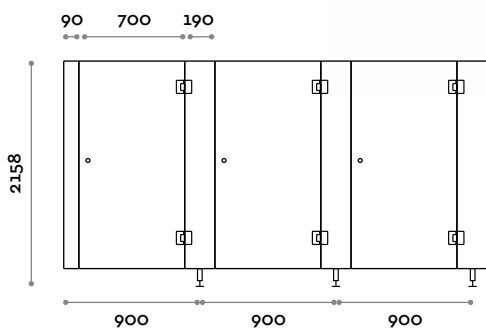

Voox S

Modular system for shower cubicle

- Partition wall fixed to the back wall through AISI 304 steel clamps and clamping screws
- Floor levelling foot, h 10 cm for suspended fixing
- Horizontal junction bar between modules
- Door mounted on AISI 304 steel adjustable hinges.

Doors and partitions in HPL

HPL laminate, thickness 10 mm, classified as self-supporting panel with reaction to fire Euro class Bs1-d0 and formaldehyde release class E1, with rounded corners and bevelled edges

Hardware

The specific structural hardware, entirely designed by fit interiors, is made of AISI 304 steel.

Accessories

- Stainless steel knob
- Stainless steel hook for towels

Possible compositions

A

B