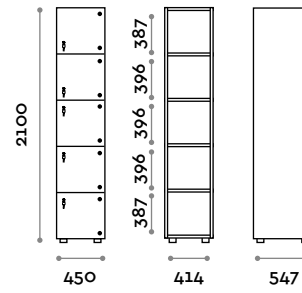

CANB5W45FR

Single column 5-tiers locker, fire retardant structure