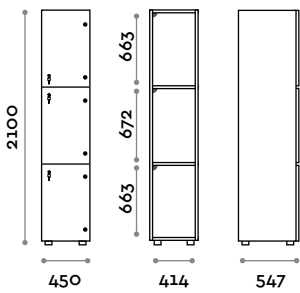

CANB3W45-24V

Single column 3-tiers locker with internal LED