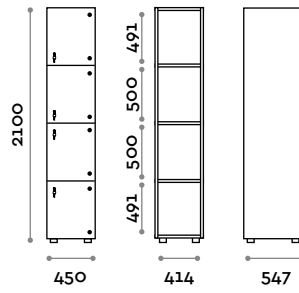

CANB4W45FR

Single column 4-tiers locker, fire retardant structure