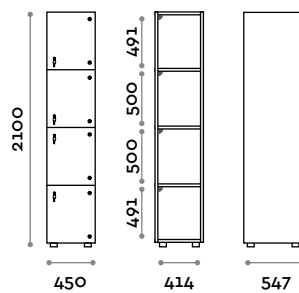

CANB4W45FR-24V

Single column 4-tiers locker with internal LED, fire retardant structure