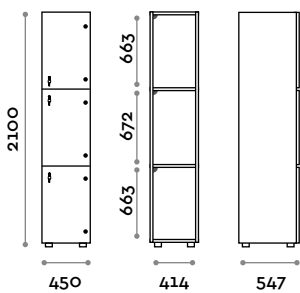

CANB3W45FR-24V

Single column 3-tiers locker with internal LED, fire retardant structure