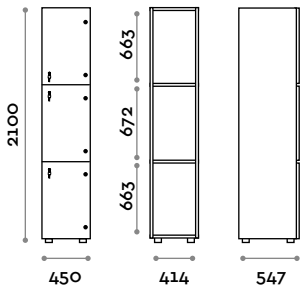

CANB3W45FR

Single column 3-tiers locker, fire retardant structure