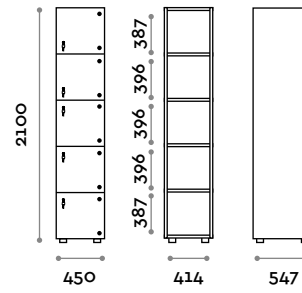

CANB5W45

Single column 5-tiers locker