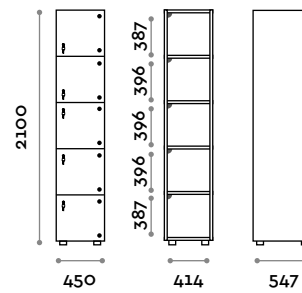

CANB5W45-24V

Single column 5-tiers locker with internal LED