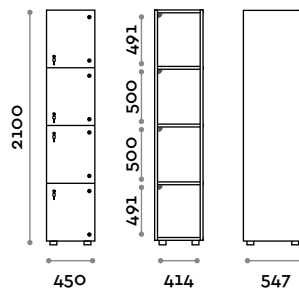

CANB4W45-24V

Single column 4-tiers locker with internal LED