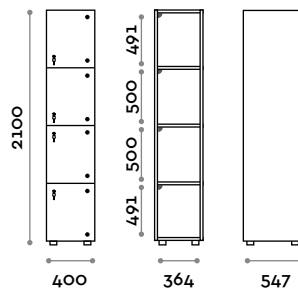

CANB5W40FR-24V

Single column 5-tiers locker with internal LED, fire retardant structure

Numbers

Included

Small number in PVC with Fit Interiors logo (40x40 mm)

Optional on request

ACCRES

Big number in PVC with Fit Interiors logo (90x90 mm) customizable on request