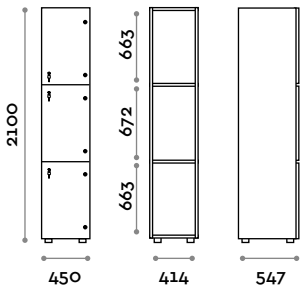

CANB3W45

Single column 3-tiers locker