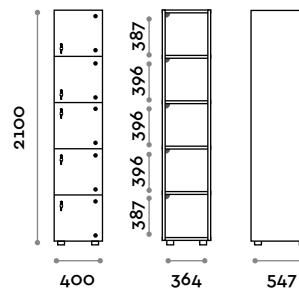

CANB5W40FR-24V

Single column 5-tiers locker with internal LED, fire retardant structure

Numbers

Included

Small number in PVC with Fit Interiors logo (40x40 mm)

Optional on request

ACCRES

Big number in PVC with Fit Interiors logo (90x90 mm) customizable on request