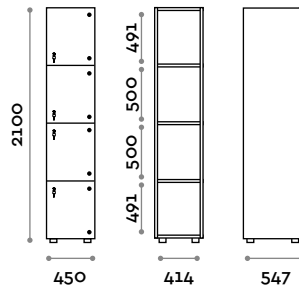

CANB4W45

Single column 4-tiers locker