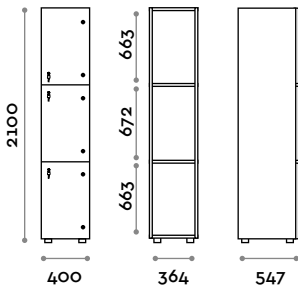

CANB3W40FR

Single column 3-tiers locker, fire retardant structure