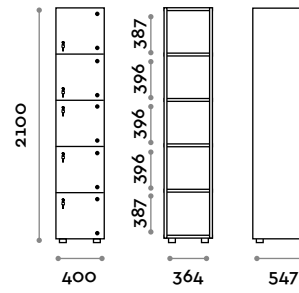

CANB5W40FR

Single column 5-tiers locker, fire retardant structure