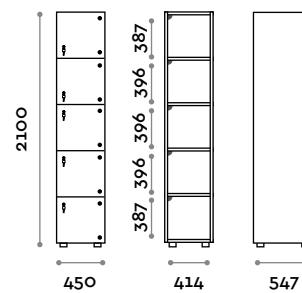

CANB5W45FR-24V

Single column 5-tiers locker with internal LED, fire retardant structure