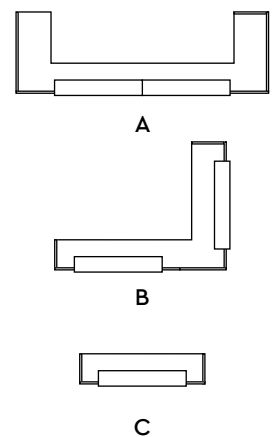

**ALP9076****Front module with worktop and vertical panel**

- Worktop height 760 mm
- MFC structure
- 36 mm thick vertical MFC front panel

**Dimensions**

W 940 mm / D 736 mm / H 1079 mm

**ALP9090****Front module with worktop and vertical panel**

- Worktop height 900 mm
- MFC structure
- 36 mm thick vertical MFC front panel

**Dimensions**

W 940 mm / D 736 mm / H 1079 mm

**ALP14076****Front module with worktop and vertical panel**

- Worktop height 760 mm
- MFC structure
- 36 mm thick vertical MFC front panel

**Dimensions**

W 1390 mm / D 736 mm / H 1079 mm

**ALP14090****Front module with worktop and vertical panel**

- Worktop height 900 mm
- MFC structure
- 36 mm thick vertical MFC front panel

**Dimensions**

W 1390 mm / D 736 mm / H 1079 mm

- Structure in MFC

**Dimensions**

W 1390 mm / D 700 mm / H 760 mm

**ALPTOP****Counter**

- MFC structure

**Dimensions**

W 1389 mm / D 300 mm / H 718 mm

**ALPFP****External front panel for corner**