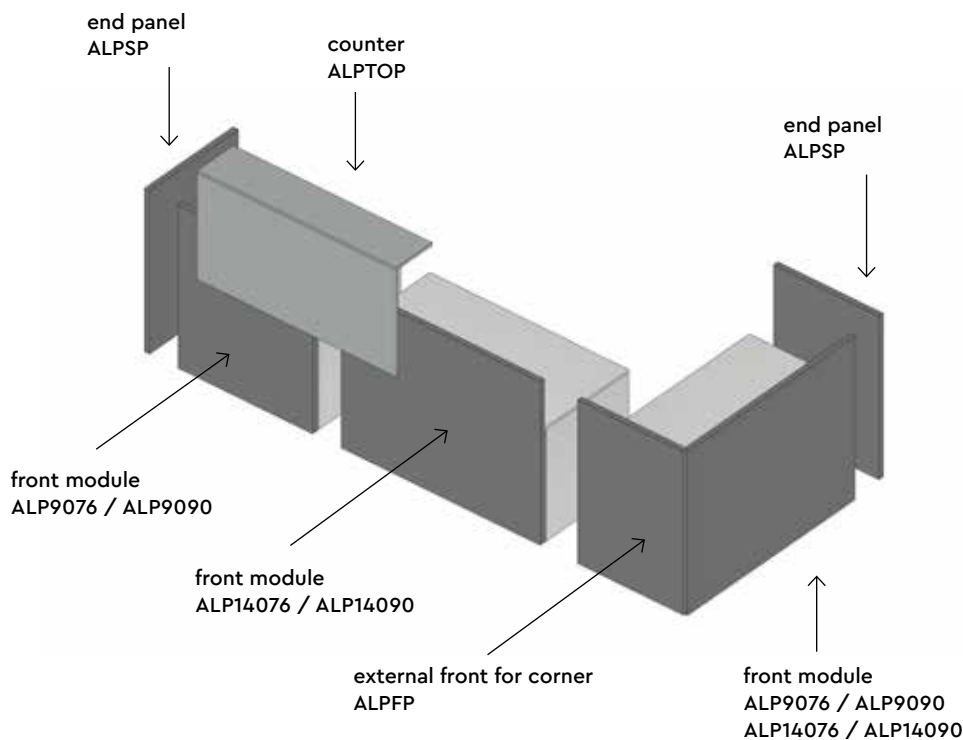

# Alpha

Modular counter made of MFC with LED lighting

fit interiors — design first

**Structure**

Finishes

**Worktop**

Finishes

**Example compositions**

**ALP9076****Front module with worktop and vertical panel**

- Worktop height 760 mm
- MFC structure
- 36 mm thick vertical MFC front panel

**Dimensions**

W 940 mm / D 736 mm / H 1079 mm

**ALP9090****Front module with worktop and vertical panel**

- Worktop height 900 mm
- MFC structure
- 36 mm thick vertical MFC front panel

**Dimensions**

W 940 mm / D 736 mm / H 1079 mm

**ALP14076****Front module with worktop and vertical panel**

- Worktop height 760 mm
- MFC structure
- 36 mm thick vertical MFC front panel

**Dimensions**

W 1390 mm / D 736 mm / H 1079 mm

**ALP14090****Front module with worktop and vertical panel**

- Worktop height 900 mm
- MFC structure
- 36 mm thick vertical MFC front panel

**Dimensions**

W 1390 mm / D 736 mm / H 1079 mm