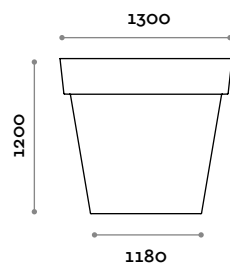

— **g** **Bi**

DESIGN FIRST.

fit interiors

fit interiors — designed and produced in italy

Big

Vase in polyethylene of various sizes

Vase

Matt polyethylene

BIG 1

Vase in polyethylene

- Matt finish
- 100% recyclable
- For indoor and outdoor use

Dimensions

Ø 1300 mm / H 1200 mm

BIG 2

Vase in polyethylene

- Matt finish
- 100% recyclable
- For indoor and outdoor use

Dimensions

Ø 1000 mm / H 880 mm

follow us

**fit
interiors**

**furniture for gyms,
health and golf clubs,
spa&wellness, hotel,
medical and corporate**

visit www.fitinteriors.com