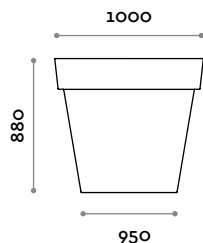

— **g** **Bi**

DESIGN FIRST.

fit interiors

fit interiors — designed and produced in italy

Big

Vase in polyethylene of various sizes

Vase

Matt polyethylene

BIG 1

Vase in polyethylene

- Matt finish
- 100% recyclable
- For indoor and outdoor use

Dimensions

Ø 1300 mm / H 1200 mm

BIG 2

Vase in polyethylene

- Matt finish
- 100% recyclable
- For indoor and outdoor use

Dimensions

Ø 1000 mm / H 880 mm

follow us

**fit
interiors**

**furniture for gyms,
health and golf clubs,
spa&wellness, hotel,
medical and corporate**

visit www.fitinteriors.com