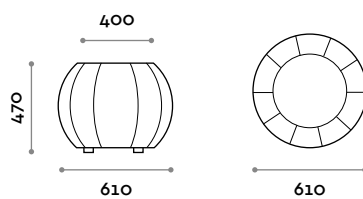

THE SWATCH BOOK

BINGO

Round pouf in eco-leather

- visible stitching
- Fire-retardant eco-leather (UNI 9175 class 1IM certification)

Dimensions

ø 610 mm / H 470 mm

follow us

**fit
interiors**