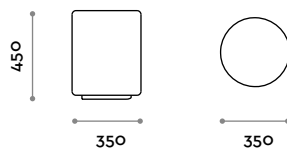

Eco-leather

THE SWATCH BOOK

BIRILLO

Cylindric pouf in eco-leather

- Visible stitching
- Fire-retardant eco-leather (UNI 9175 class 11M certification)

Dimensions

ø 350 mm / H 450 mm

follow us