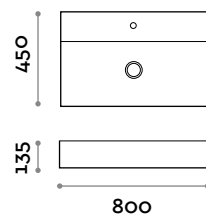

Ceramic washbasin 1 sink, for countertop or wall mounted

- Free discharge ceramic drain

Dimensions

W 500 mm / D 350 mm / H 135 mm

**BLOCK60**

Ceramic washbasin 1 sink, for countertop or wall mounted

- Free discharge ceramic drain

Dimensions

W 600 mm / D 450 mm / H 135 mm

**BLOCK80**

Ceramic washbasin 1 sink, for countertop or wall mounted

- Free discharge ceramic drain

Dimensions

W 800 mm / D 450 mm / H 135 mm

**BLOCK120**

Ceramic washbasin 2 sinks, for countertop or wall mounted

- Free discharge ceramic drain

Dimensions

W 1200 mm / D 450 mm / H 135 mm

follow us

**fit
interiors**

**furniture for gyms,
health and golf clubs,
spa&wellness, hotel,
medical and corporate**