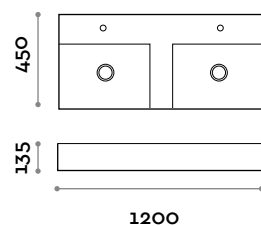

Ceramic washbasin 1 sink, for countertop or wall mounted

- Free discharge ceramic drain

Dimensions

W 500 mm / D 350 mm / H 135 mm

**BLOCK60**

Ceramic washbasin 1 sink, for countertop or wall mounted

- Free discharge ceramic drain

Dimensions

W 600 mm / D 450 mm / H 135 mm

**BLOCK80**

Ceramic washbasin 1 sink, for countertop or wall mounted

- Free discharge ceramic drain

Dimensions

W 800 mm / D 450 mm / H 135 mm

**BLOCK120**

Ceramic washbasin 2 sinks, for countertop or wall mounted

- Free discharge ceramic drain

Dimensions

W 1200 mm / D 450 mm / H 135 mm

follow us

**fit
interiors**

**furniture for gyms,
health and golf clubs,
spa&wellness, hotel,
medical and corporate**