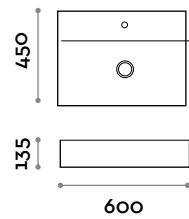

Ceramic washbasin 1 sink, for countertop or wall mounted

- Free discharge ceramic drain

Dimensions

W 500 mm / D 350 mm / H 135 mm

**BLOCK60**

Ceramic washbasin 1 sink, for countertop or wall mounted

- Free discharge ceramic drain

Dimensions

W 600 mm / D 450 mm / H 135 mm

**BLOCK80**

Ceramic washbasin 1 sink, for countertop or wall mounted

- Free discharge ceramic drain

Dimensions

W 800 mm / D 450 mm / H 135 mm

**BLOCK120**

Ceramic washbasin 2 sinks, for countertop or wall mounted

- Free discharge ceramic drain

Dimensions

W 1200 mm / D 450 mm / H 135 mm

follow us

**fit
interiors**

**furniture for gyms,
health and golf clubs,
spa&wellness, hotel,
medical and corporate**