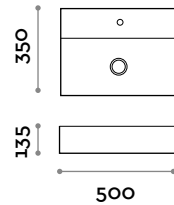

Ceramic washbasin 1 sink, for countertop or wall mounted

- Free discharge ceramic drain

Dimensions

W 500 mm / D 350 mm / H 135 mm

**BLOCK60**

Ceramic washbasin 1 sink, for countertop or wall mounted

- Free discharge ceramic drain

Dimensions

W 600 mm / D 450 mm / H 135 mm

**BLOCK80**

Ceramic washbasin 1 sink, for countertop or wall mounted

- Free discharge ceramic drain

Dimensions

W 800 mm / D 450 mm / H 135 mm

**BLOCK120**

Ceramic washbasin 2 sinks, for countertop or wall mounted

- Free discharge ceramic drain

Dimensions

W 1200 mm / D 450 mm / H 135 mm

follow us

**fit
interiors**

**furniture for gyms,
health and golf clubs,
spa&wellness, hotel,
medical and corporate**