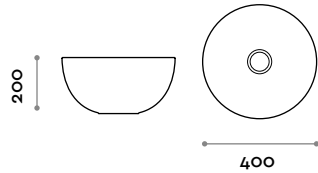

White

BOL40

Ceramic sink, countertop mounted

- Free discharge ceramic drain

Dimensions

ø 400 mm / H 200 mm

BOL50

Ceramic sink, countertop mounted

- Free discharge ceramic drain

Dimensions

ø 500 mm / H 300 mm

Faucets

CRL
Chrome

C03
White

C04
Black

IX
Brushed stainless