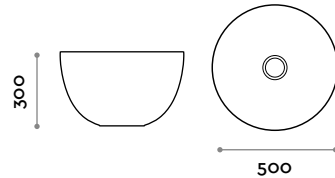

White

BOL40

Ceramic sink, countertop mounted

- Free discharge ceramic drain

Dimensions

ø 400 mm / H 200 mm

BOL50

Ceramic sink, countertop mounted

- Free discharge ceramic drain

Dimensions

ø 500 mm / H 300 mm

Faucets

CRL
Chrome

C03
White

C04
Black

IX
Brushed stainless