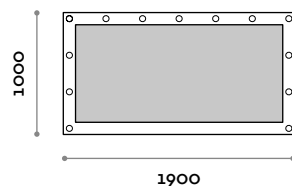

DESIGN FIRST.

Bro
ad
way

fit interiors

Broadway

Mirror with laminate frame and LED bulbs (dressing room model)

Frame

Finishes

THE SWATCH BOOK

Mirror

Silver

BROADWAYC10

Mirror with laminate frame and LED bulbs

- Structure in MFC and laminate
- 4W 2700K warm white LED light bulbs

Dimensions

W 1000 mm / D 61 mm / H 1000 mm

BROADWAYC19

Mirror with laminate frame and LED bulbs

- Structure in MFC and laminate
- 4W 2700K warm white LED light bulbs

Dimensions

W 1900 mm / D 61 mm / L 1000 mm

follow us

**fit
interiors**

**furniture for gyms,
health and golf clubs,
spa&wellness, hotel,
medical and corporate**