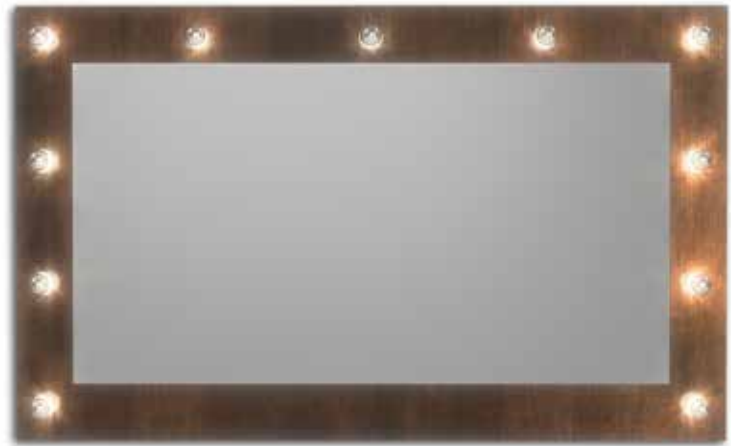

DESIGN FIRST.

Bro
ad
way

fit interiors

Broadway

Mirror with laminate frame and LED bulbs (dressing room model)

Frame

Finishes

THE SWATCH BOOK

Mirror

Silver

BROADWAYC10

Mirror with laminate frame and LED bulbs

- Structure in MFC and laminate
- 4W 2700K warm white LED light bulbs

Dimensions

W 1000 mm / D 61 mm / H 1000 mm

BROADWAYC19

Mirror with laminate frame and LED bulbs

- Structure in MFC and laminate
- 4W 2700K warm white LED light bulbs

Dimensions

W 1900 mm / D 61 mm / L 1000 mm

follow us

**fit
interiors**

**furniture for gyms,
health and golf clubs,
spa&wellness, hotel,
medical and corporate**