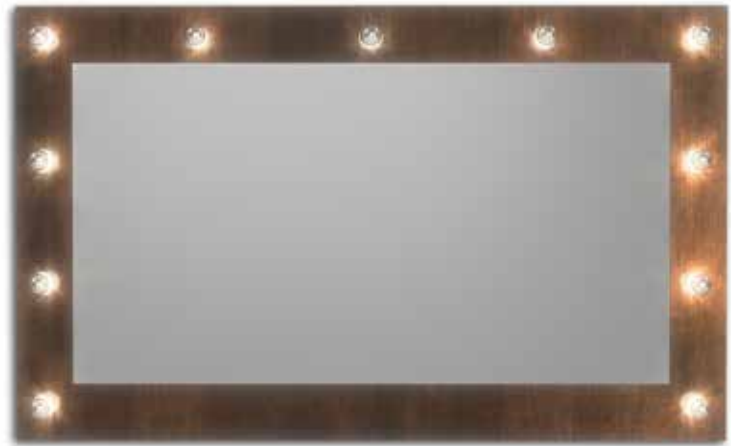

DESIGN FIRST.

**Bro
ad
way**

fit interiors

Broadway

Specchio con cornice in laminato e bulbi LED (modello camerino)

Cornice

Finiture

THE SWATCH BOOK

Specchio

Argento

BROADWAYC10

Specchio con cornice in laminato e bulbi LED

- struttura in MFC laminato
- LED 2700 K a luce calda, 4W a lampadina

Dimensioni

L 1000 mm / P 61 mm / H 1000 mm

BROADWAYC19

Specchio con cornice in laminato e bulbi LED

- struttura in MFC laminato
- LED 2700 K a luce calda, 4W a lampadina

Dimensioni

L 1900 mm / P 61 mm / L 1000 mm

follow us

**fit
interiors**

**furniture for gyms,
health and golf clubs,
spa&wellness, hotel,
medical and corporate**