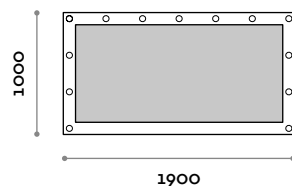

Specchio

Argento

BROADWAYC10

Specchio con cornice in laminato e bulbi LED

- struttura in MFC laminato
- LED 2700 K a luce calda, 4W a lampadina

Dimensioni

L 1000 mm / P 61 mm / H 1000 mm

BROADWAYC19

Specchio con cornice in laminato e bulbi LED

- struttura in MFC laminato
- LED 2700 K a luce calda, 4W a lampadina

Dimensioni

L 1900 mm / P 61 mm / L 1000 mm

follow us

**fit
interiors**

**furniture for gyms,
health and golf clubs,
spa&wellness, hotel,
medical and corporate**