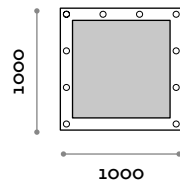

Specchio

Argento

BROADWAYC10

Specchio con cornice in laminato e bulbi LED

- struttura in MFC laminato
- LED 2700 K a luce calda, 4W a lampadina

Dimensioni

L 1000 mm / P 61 mm / H 1000 mm

BROADWAYC19

Specchio con cornice in laminato e bulbi LED

- struttura in MFC laminato
- LED 2700 K a luce calda, 4W a lampadina

Dimensioni

L 1900 mm / P 61 mm / L 1000 mm

follow us

**fit
interiors**

**furniture for gyms,
health and golf clubs,
spa&wellness, hotel,
medical and corporate**