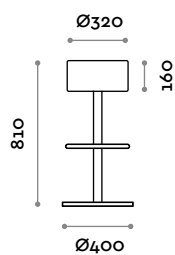

- Steel frame
- Padded seat covered in eco-leather

Dimensions

Ø 400 mm / H 810 mm

follow us

**fit
interiors**

**furniture for gyms,
health and golf clubs,
spa&wellness, hotel,
medical and corporate**

visit www.fitinteriors.com