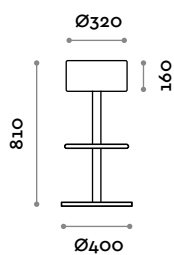

## CAFE

Sgabello in ecopelle

- telaio in acciaio
- sedile imbottito e rivestito in ecopelle

**Dimensioni**

Ø 400 mm / H 810 mm

follow us

**fit  
interiors**

**furniture for gyms,  
health and golf clubs,  
spa&wellness, hotel,  
medical and corporate**