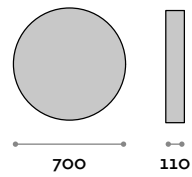

Mirror with lacquered aluminium frame

- Adjustable fastening

Dimensions

∅ 450 mm / D 110 mm

DIONISO 2

Mirror with lacquered aluminium frame

- Adjustable fastening

Dimensions

∅ 600 mm / D 110 mm

DIONISO 3

Mirror with lacquered aluminium frame

- Adjustable fastening

Dimensions

ø 700 mm / D 110 mm

DIONISO 4

Mirror with lacquered aluminium frame

- Adjustable fastening

Dimensions

ø 900 mm / D 110 mm

follow us

**fit
interiors**

**furniture for gyms,
health and golf clubs,
spa&wellness, hotel,
medical and corporate**

visit www.fitinteriors.com