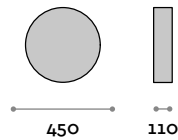

Mirror with lacquered aluminium frame

- Adjustable fastening

Dimensions

∅ 450 mm / D 110 mm

DIONISO 2

Mirror with lacquered aluminium frame

- Adjustable fastening

Dimensions

∅ 600 mm / D 110 mm

DIONISO 3

Mirror with lacquered aluminium frame

- Adjustable fastening

Dimensions

ø 700 mm / D 110 mm

DIONISO 4

Mirror with lacquered aluminium frame

- Adjustable fastening

Dimensions

ø 900 mm / D 110 mm

follow us

**fit
interiors**

**furniture for gyms,
health and golf clubs,
spa&wellness, hotel,
medical and corporate**

visit www.fitinteriors.com