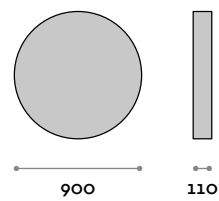

Mirror with lacquered aluminium frame

- Adjustable fastening

Dimensions

∅ 450 mm / D 110 mm

DIONISO 2

Mirror with lacquered aluminium frame

- Adjustable fastening

Dimensions

∅ 600 mm / D 110 mm

DIONISO 3

Mirror with lacquered aluminium frame

- Adjustable fastening

Dimensions

ø 700 mm / D 110 mm

DIONISO 4

Mirror with lacquered aluminium frame

- Adjustable fastening

Dimensions

ø 900 mm / D 110 mm

follow us

**fit
interiors**

**furniture for gyms,
health and golf clubs,
spa&wellness, hotel,
medical and corporate**

visit www.fitinteriors.com