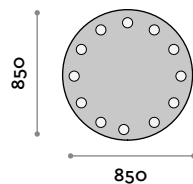

Polished edge mirror with LED bulbs

- Infrared sensor
- Mirror thickness mm 5
- Safety film
- Anti-fog function
- LED to choose between 4000 or 6000 K
- 220V. CE. IP44

Dimensions

W 600 mm / D 70 mm / H 800 mm

DOT DOT D

Polished edge mirror with LED bulbs

- Infrared sensor
- Mirror thickness mm 5
- Safety film
- Anti-fog function
- LED to choose between 4000 or 6000 K
- 220V. CE. IP44

Dimensions

W 1300 mm / D 70 mm / H 800 mm

DOT DOT C

Polished edge mirror with LED bulbs

- Infrared sensor
- Mirror thickness mm 5
- Safety film
- Anti-fog function
- LED to choose between 4000 or 6000 K
- 220V. CE. IP44

Dimensions

Ø 850 mm / D 70 mm