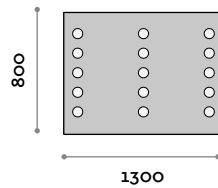

Polished edge mirror with LED bulbs

- Infrared sensor
- Mirror thickness mm 5
- Safety film
- Anti-fog function
- LED to choose between 4000 or 6000 K
- 220V. CE. IP44

Dimensions

W 600 mm / D 70 mm / H 800 mm

DOT DOT D

Polished edge mirror with LED bulbs

- Infrared sensor
- Mirror thickness mm 5
- Safety film
- Anti-fog function
- LED to choose between 4000 or 6000 K
- 220V. CE. IP44

Dimensions

W 1300 mm / D 70 mm / H 800 mm