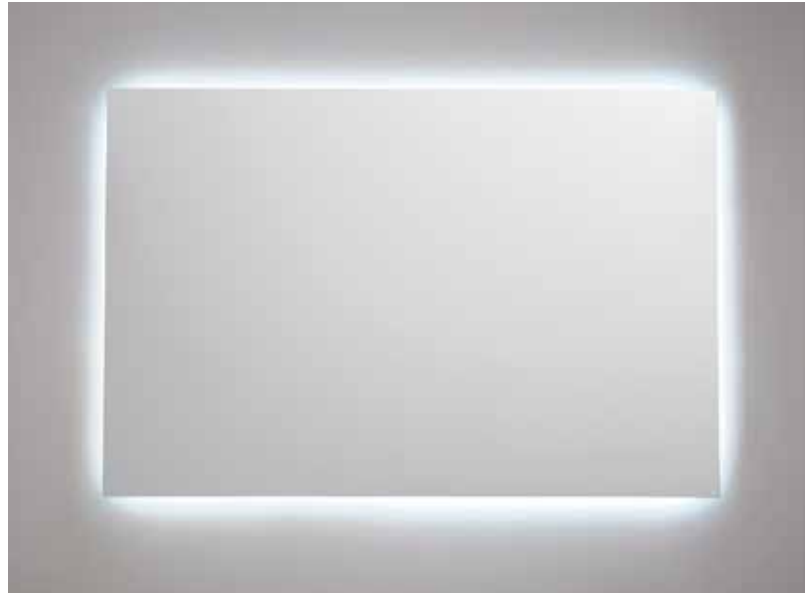

DESIGN FIRST.

—
e
am
Fr

fit interiors

Frame

LED backlit mirror with polished edges

Mirror

Silver

FRAME1

LED backlit mirror with polished edges

- Touch switch on the LED strip on the side
- Mirror thickness 4 mm
- Safety film
- Horizontal or vertical fixing
- LED 120 per meter, smd 3528 9.6 watt per meter, 950 lumens per meter

Colour ot be chosen among:

(C) 6000 K cold white / 4.8W per meter, 24 V

(N) 4000 K natural white / 4.8W per meter, 24 V

(W) 3000 K warm white / 4.8W per meter, 24 V

Dimensions

W 600 mm / D 30 mm / H 600 mm

FRAME2**LED backlit mirror with polished edges**

- Touch switch on the LED strip on the side
- Mirror thickness 4 mm
- Safety film
- Horizontal or vertical fixing
- LED 120 per meter, smd 3528 9.6 watt per meter, 950 lumens per meter