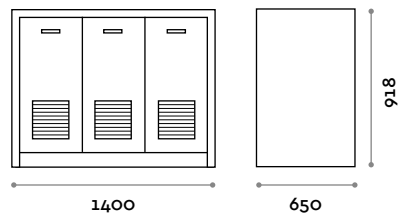

# Free

Self-service station  
Tapping system not included

Structure

Finishes

THE SWATCH BOOK

### Dimensions

W 1400 mm / D 600 mm / H 900 mm

follow us

**fit  
interiors**

**furniture for gyms,  
health and golf clubs,  
spa&wellness, hotel,  
medical and corporate**

**visit** [www.fitinteriors.com](http://www.fitinteriors.com)