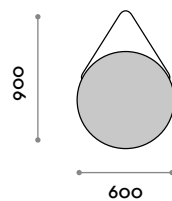

A
White

B
Black

Mirror

Silver

Belt

Leather

1
White

2
Black

GIO600

Metal framed mirror and leather belt with nail

- 5 mm mirror thickness
- Safety film backing, CE

Dimensions

ø 600 mm / P 32 mm / H 900 mm

GIO900

Metal framed mirror and leather belt with nail

- 5 mm mirror thickness
- Safety film backing, CE

Dimensions

ø 800 mm / D 32 mm / 1350 mm

follow us

**fit
interiors**

**furniture for gyms,
health and golf clubs,
spa&wellness, hotel,
medical and corporate**

visit www.fitinteriors.com