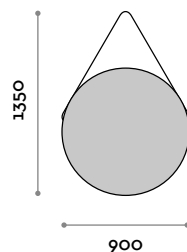

GIO600

Metal framed mirror and leather belt with nail

- 5 mm mirror thickness
- Safety film backing, CE

Dimensions

ø 600 mm / P 32 mm / H 900 mm

GIO900

Metal framed mirror and leather belt with nail

- 5 mm mirror thickness
- Safety film backing, CE

Dimensions

ø 800 mm / D 32 mm / 1350 mm

follow us

**fit
interiors**

**furniture for gyms,
health and golf clubs,
spa&wellness, hotel,
medical and corporate**

visit www.fitinteriors.com