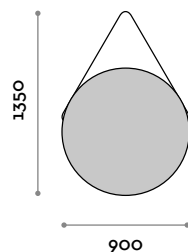

### Dimensioni

Ø 600 mm / P 32 mm / H 900 mm

### Dimensioni

Ø 800 mm / P 32 mm / 1350 mm

follow us

**fit  
interiors**

**furniture for gyms,  
health and golf clubs,  
spa&wellness, hotel,  
medical and corporate**

**visit** [www.fitinteriors.com](http://www.fitinteriors.com)