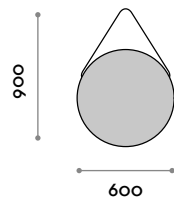

## Cintura Pelle

1  
Bianco

2  
Nero

### Dimensioni

Ø 600 mm / P 32 mm / H 900 mm

### Dimensioni

Ø 800 mm / P 32 mm / 1350 mm

follow us

**fit  
interiors**

**furniture for gyms,  
health and golf clubs,  
spa&wellness, hotel,  
medical and corporate**

**visit** [www.fitinteriors.com](http://www.fitinteriors.com)