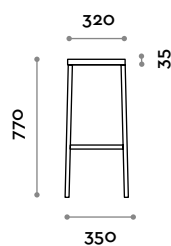

1
Black

2
Dusky

3
White

GRUNGE

Stool in steel and solid wood

- Steel structure
- Seat with brushed solid pine wood

Dimensions

W 350 mm / D 350 mm / H 770 mm