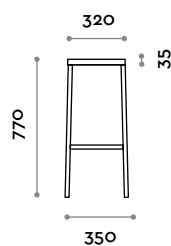

## Telaio

Acciaio

1  
Nero

2  
Bruno

3  
Bianco

### Dimensioni

L 350 mm / P 350 mm / H 770 mm

follow us

**fit  
interiors**

**furniture for gyms,  
health and golf clubs,  
spa&wellness, hotel,  
medical and corporate**

**visit** [www.fitinteriors.com](http://www.fitinteriors.com)