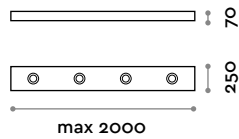

Finiture

THE SWATCH BOOK

ACCMES

Mensola appesa in MDF laminato

- finto spessore h 70 mm
- boccole portaphon in alluminio

Dimensioni

L 2000 mm max / P 250 mm / H 70 mm

MESGAM

Gamba per ACCMES in multistrato marino laminato

Dimensioni

L 70 mm / P 248 mm / H 700/800 mm

Mensola in MDF laminato con gambe in acciaio verniciato

Mensola

Finiture

THE SWATCH BOOK

Gambe

Dimensioni

L 2000 mm max / P 300 mm / H 994 mm

follow us

**fit
interiors**

**furniture for gyms,
health and golf clubs,
spa&wellness, hotel,
medical and corporate**

visit www.fitinteriors.com