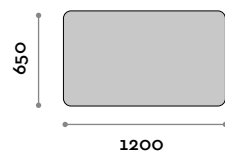

Dimensions

W 1200 mm / D 15 mm / H 650 mm

JUSTC1

Mirror with polished edge and rounded corners

- Safety film
- Mirror thickness 4 mm
- Horizontal or vertical fastening

Dimensions

W 800 mm / D 15 mm / H 650 mm

JUSTC2

Mirror with polished edge and rounded corners

- Safety film
- Mirror thickness 4 mm
- Horizontal or vertical fastening

Dimensions

W 1000 mm / D 15 mm / H 650 mm

JUSTC3

Mirror with polished edge and rounded corners

- Safety film
- Mirror thickness 4 mm
- Horizontal or vertical fastening

Dimensions

W 1200 mm / D 15 mm / H 650 mm

follow us

**fit
interiors**

**furniture for gyms,
health and golf clubs,
spa&wellness, hotel,
medical and corporate**