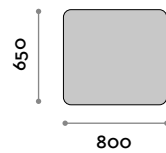

- Safety film
- Mirror thickness 4 mm
- Horizontal or vertical fastening

Dimensions

W 1000 mm / D 15 mm / H 650 mm

JUST3

Mirror with polished edge and squared corners

- Safety film
- Mirror thickness 4 mm
- Horizontal or vertical fastening

Dimensions

W 1200 mm / D 15 mm / H 650 mm

JUSTC1

Mirror with polished edge and rounded corners

- Safety film
- Mirror thickness 4 mm
- Horizontal or vertical fastening

Dimensions

W 800 mm / D 15 mm / H 650 mm

JUSTC2

Mirror with polished edge and rounded corners

- Safety film
- Mirror thickness 4 mm
- Horizontal or vertical fastening

Dimensions

W 1000 mm / D 15 mm / H 650 mm

JUSTC3

Mirror with polished edge and rounded corners

- Safety film
- Mirror thickness 4 mm
- Horizontal or vertical fastening

Dimensions

W 1200 mm / D 15 mm / H 650 mm

follow us

**fit
interiors**

**furniture for gyms,
health and golf clubs,
spa&wellness, hotel,
medical and corporate**