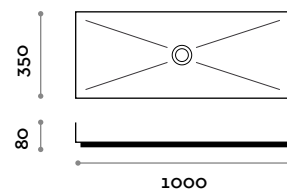

**Dimensions**

W 600 mm / D 350 mm / H 80 mm

**LAMINA60 IS**

Brushed stainless steel washbasin, countertop mounted

- Free discharge and not visible drain

**Dimensions**

W 600 mm / D 350 mm / H 80 mm

**LAMINA60 CO****Painted stainless steel washbasin, countertop mounted**

- Free discharge and not visible drain

**Dimensions**

W 600 mm / D 350 mm / H 80 mm

**LAMINA100 IG****Raw stainless steel washbasin, countertop mounted**

- Free discharge and not visible drain

**Dimensions**

W 1000 mm / D 350 mm / H 80 mm

**LAMINA100 IS****Brushed stainless steel washbasin, countertop mounted**

- Free discharge and not visible drain

**Dimensions**

W 1000 mm / D 350 mm / H 80 mm

**LAMINA100 CO****Painted stainless steel washbasin, countertop mounted**

- Free discharge and not visible drain

**Dimensions**

W 1000 mm / D 350 mm / H 80 mm

**LAMSIF****Cylinder siphon for Lamina model, chrome finish**

follow us

**fit  
interiors**

**furniture for gyms,  
health and golf clubs,  
spa&wellness, hotel,  
medical and corporate**