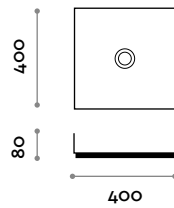

**Dimensions**

W 400 mm / D 400 mm / H 80 mm

**LAMINA40 IS**

Brushed stainless steel washbasin, countertop mounted

- Free discharge and not visible drain

**Dimensions**

W 400 mm / D 400 mm / H 80 mm

**LAMINA40 CO**

Painted stainless steel washbasin, countertop mounted

- Free discharge and not visible drain

**Dimensions**

W 400 mm / D 400 mm / H 80 mm

**LAMINA60 IG**

Raw stainless steel washbasin, countertop mounted

- Free discharge and not visible drain

**Dimensions**

W 600 mm / D 350 mm / H 80 mm

**LAMINA60 IS**

Brushed stainless steel washbasin, countertop mounted

- Free discharge and not visible drain

**Dimensions**

W 600 mm / D 350 mm / H 80 mm

**LAMINA60 CO****Painted stainless steel washbasin, countertop mounted**

- Free discharge and not visible drain

**Dimensions**

W 600 mm / D 350 mm / H 80 mm

**LAMINA100 IG****Raw stainless steel washbasin, countertop mounted**

- Free discharge and not visible drain

**Dimensions**