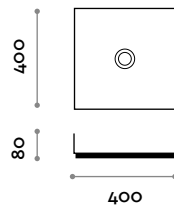

**Dimensions**

W 400 mm / D 400 mm / H 80 mm

**LAMINA40 IS**

Brushed stainless steel washbasin, countertop mounted

- Free discharge and not visible drain

**Dimensions**

W 400 mm / D 400 mm / H 80 mm

**LAMINA40 CO**

Painted stainless steel washbasin, countertop mounted

- Free discharge and not visible drain

**Dimensions**

W 400 mm / D 400 mm / H 80 mm

**LAMINA60 IG**

Raw stainless steel washbasin, countertop mounted

- Free discharge and not visible drain

**Dimensions**

W 600 mm / D 350 mm / H 80 mm

**LAMINA60 IS**

Brushed stainless steel washbasin, countertop mounted

- Free discharge and not visible drain

**Dimensions**

W 600 mm / D 350 mm / H 80 mm

**LAMINA60 CO****Painted stainless steel washbasin, countertop mounted**

- Free discharge and not visible drain

**Dimensions**

W 600 mm / D 350 mm / H 80 mm

**LAMINA100 IG****Raw stainless steel washbasin, countertop mounted**

- Free discharge and not visible drain

**Dimensions**