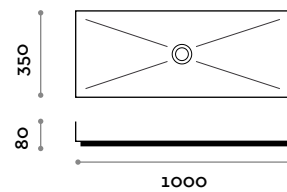

**Dimensions**

W 400 mm / D 400 mm / H 80 mm

**LAMINA40 IS**

Brushed stainless steel washbasin, countertop mounted

- Free discharge and not visible drain

**Dimensions**

W 400 mm / D 400 mm / H 80 mm

**LAMINA40 CO**

**Dimensions**

W 600 mm / D 350 mm / H 80 mm

**LAMINA60 IS**

Brushed stainless steel washbasin, countertop mounted

- Free discharge and not visible drain

**Dimensions**

W 600 mm / D 350 mm / H 80 mm

**LAMINA60 CO****Painted stainless steel washbasin, countertop mounted**

- Free discharge and not visible drain

**Dimensions**

W 600 mm / D 350 mm / H 80 mm

**LAMINA100 IG****Raw stainless steel washbasin, countertop mounted**

- Free discharge and not visible drain

**Dimensions**

W 1000 mm / D 350 mm / H 80 mm

**LAMINA100 IS****Brushed stainless steel washbasin, countertop mounted**

- Free discharge and not visible drain

**Dimensions**

W 1000 mm / D 350 mm / H 80 mm

**LAMINA100 CO****Painted stainless steel washbasin, countertop mounted**