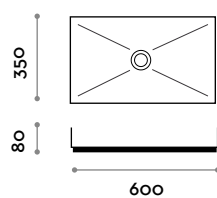

**Dimensions**

W 400 mm / D 400 mm / H 80 mm

**LAMINA40 IS**

Brushed stainless steel washbasin, countertop mounted

- Free discharge and not visible drain

**Dimensions**

W 400 mm / D 400 mm / H 80 mm

**LAMINA40 CO**

Painted stainless steel washbasin, countertop mounted

- Free discharge and not visible drain

**Dimensions**

W 400 mm / D 400 mm / H 80 mm

**LAMINA60 IG**

Raw stainless steel washbasin, countertop mounted

- Free discharge and not visible drain

**Dimensions**

W 600 mm / D 350 mm / H 80 mm

**LAMINA60 IS**

Brushed stainless steel washbasin, countertop mounted

- Free discharge and not visible drain

**Dimensions**

W 600 mm / D 350 mm / H 80 mm

**LAMINA60 CO****Painted stainless steel washbasin, countertop mounted**

- Free discharge and not visible drain

**Dimensions**

W 600 mm / D 350 mm / H 80 mm

**LAMINA100 IG****Raw stainless steel washbasin, countertop mounted**

- Free discharge and not visible drain

**Dimensions**