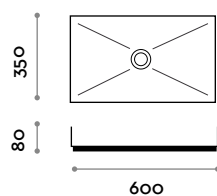

**Dimensions**

W 400 mm / D 400 mm / H 80 mm

**LAMINA40 IS**

Brushed stainless steel washbasin, countertop mounted

- Free discharge and not visible drain

**Dimensions**

W 400 mm / D 400 mm / H 80 mm

**LAMINA40 CO**

Painted stainless steel washbasin, countertop mounted

- Free discharge and not visible drain

**Dimensions**

W 400 mm / D 400 mm / H 80 mm

**LAMINA60 IG**

Raw stainless steel washbasin, countertop mounted

- Free discharge and not visible drain

**Dimensions**

W 600 mm / D 350 mm / H 80 mm

**LAMINA60 IS**

Brushed stainless steel washbasin, countertop mounted

- Free discharge and not visible drain

**Dimensions**

W 600 mm / D 350 mm / H 80 mm

**LAMINA60 CO****Painted stainless steel washbasin, countertop mounted**

- Free discharge and not visible drain

**Dimensions**

W 600 mm / D 350 mm / H 80 mm

**LAMINA100 IG****Raw stainless steel washbasin, countertop mounted**

- Free discharge and not visible drain

**Dimensions**