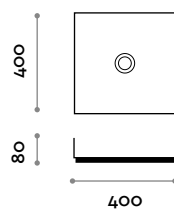

**Dimensions**

W 400 mm / D 400 mm / H 80 mm

**LAMINA40 IS**

Brushed stainless steel washbasin, countertop mounted

- Free discharge and not visible drain

**Dimensions**

W 400 mm / D 400 mm / H 80 mm

**LAMINA40 CO**

Painted stainless steel washbasin, countertop mounted

- Free discharge and not visible drain

**Dimensions**

W 400 mm / D 400 mm / H 80 mm

**LAMINA60 IG**

Raw stainless steel washbasin, countertop mounted

- Free discharge and not visible drain

**Dimensions**

W 600 mm / D 350 mm / H 80 mm

**LAMINA60 IS**

Brushed stainless steel washbasin, countertop mounted

- Free discharge and not visible drain

**Dimensions**

W 600 mm / D 350 mm / H 80 mm

**LAMINA60 CO****Painted stainless steel washbasin, countertop mounted**

- Free discharge and not visible drain

**Dimensions**

W 600 mm / D 350 mm / H 80 mm

**LAMINA100 IG****Raw stainless steel washbasin, countertop mounted**

- Free discharge and not visible drain

**Dimensions**