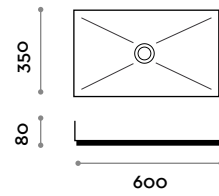

**Dimensions**

W 400 mm / D 400 mm / H 80 mm

**LAMINA40 IS**

Brushed stainless steel washbasin, countertop mounted

- Free discharge and not visible drain

**Dimensions**

W 400 mm / D 400 mm / H 80 mm

**LAMINA40 CO**

Painted stainless steel washbasin, countertop mounted

- Free discharge and not visible drain

**Dimensions**

W 400 mm / D 400 mm / H 80 mm

**LAMINA60 IG**

Raw stainless steel washbasin, countertop mounted

- Free discharge and not visible drain

**Dimensions**

W 600 mm / D 350 mm / H 80 mm

**LAMINA60 IS**

Brushed stainless steel washbasin, countertop mounted

- Free discharge and not visible drain

**Dimensions**

W 600 mm / D 350 mm / H 80 mm

**LAMINA60 CO****Painted stainless steel washbasin, countertop mounted**

- Free discharge and not visible drain

**Dimensions**

W 600 mm / D 350 mm / H 80 mm

**LAMINA100 IG****Raw stainless steel washbasin, countertop mounted**

- Free discharge and not visible drain

**Dimensions**