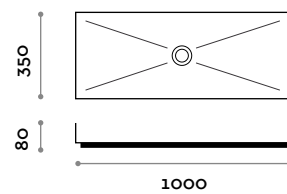

**Dimensions**

W 400 mm / D 400 mm / H 80 mm

**LAMINA40 IS**

Brushed stainless steel washbasin, countertop mounted

- Free discharge and not visible drain

**Dimensions**

W 400 mm / D 400 mm / H 80 mm

**LAMINA40 CO**

**Dimensions**

W 600 mm / D 350 mm / H 80 mm

**LAMINA60 IS**

Brushed stainless steel washbasin, countertop mounted

- Free discharge and not visible drain

**Dimensions**

W 600 mm / D 350 mm / H 80 mm

**LAMINA60 CO****Painted stainless steel washbasin, countertop mounted**

- Free discharge and not visible drain

**Dimensions**

W 600 mm / D 350 mm / H 80 mm

**LAMINA100 IG****Raw stainless steel washbasin, countertop mounted**

- Free discharge and not visible drain

**Dimensions**

W 1000 mm / D 350 mm / H 80 mm

**LAMINA100 IS****Brushed stainless steel washbasin, countertop mounted**

- Free discharge and not visible drain

**Dimensions**

W 1000 mm / D 350 mm / H 80 mm

**LAMINA100 CO****Painted stainless steel washbasin, countertop mounted**