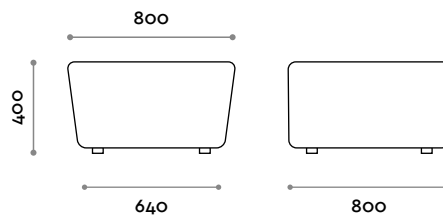

## LINGOTTO80S

Bench in eco-leather

- Fireproof eco-leather (UNI 9175 class 1IM certification)

**Dimensions**

W 800 mm / D 800 mm / H 385 mm

---

## LINGOTTO120S

Bench in eco-leather

- Fireproof eco-leather (UNI 9175 class 1IM certification)

**Dimensions**

W 1200 mm / D 800 mm / H 385 mm

follow us

**fit  
interiors**

**furniture for gyms,  
health and golf clubs,  
spa&wellness, hotel,  
medical and corporate**