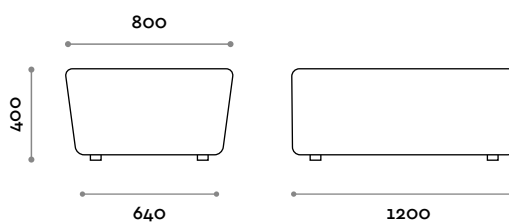

## LINGOTTO80S

Bench in eco-leather

- Fireproof eco-leather (UNI 9175 class 1IM certification)

**Dimensions**

W 800 mm / D 800 mm / H 385 mm

---

## LINGOTTO120S

Bench in eco-leather

- Fireproof eco-leather (UNI 9175 class 1IM certification)

**Dimensions**

W 1200 mm / D 800 mm / H 385 mm

follow us

**fit  
interiors**

**furniture for gyms,  
health and golf clubs,  
spa&wellness, hotel,  
medical and corporate**