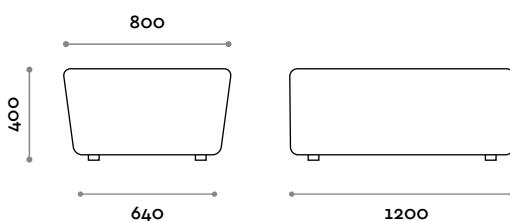

LINGOTTO80S

Panca in ecopelle

- ecopelle ignifuga, certificazione UNI 9175 class 1IM

Dimensioni

L 800 mm / P 800 mm / H 385 mm

LINGOTTO120S

Panca in ecopelle

- ecopelle ignifuga, certificazione UNI 9175 class 1IM

Dimensioni

L 1200 mm / P 800 mm / H 385 mm

follow us

**fit
interiors**

**furniture for gyms,
health and golf clubs,
spa&wellness, hotel,
medical and corporate**

visit www.fitinteriors.com