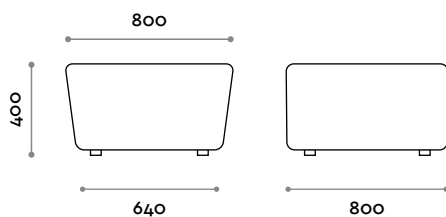

LINGOTTO80S

Panca in ecopelle

- ecopelle ignifuga, certificazione UNI 9175 class 1IM

Dimensioni

L 800 mm / P 800 mm / H 385 mm

LINGOTTO120S

Panca in ecopelle

- ecopelle ignifuga, certificazione UNI 9175 class 1IM

Dimensioni

L 1200 mm / P 800 mm / H 385 mm

follow us

**fit
interiors**

**furniture for gyms,
health and golf clubs,
spa&wellness, hotel,
medical and corporate**

visit www.fitinteriors.com