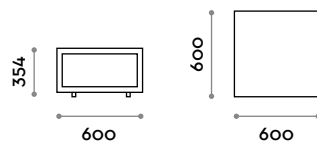

Glass

Extra clear

---

**TB60**

Magazine rack with top in glass

• Made in melamine chipboard thickness 36 mm

**Dimensions**

W 600 mm / D 600 mm / H 354 mm