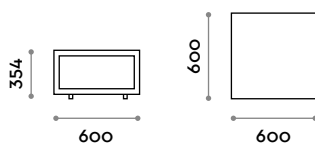

THE SWATCH BOOK

Top

Vetro

Extra chiaro

TB60

Portariviste con ripiano superiore in vetro

- struttura in MFC spessore 36 mm

Dimensioni

L 600 mm / P 600 mm / H 354 mm

follow us

**fit
interiors**

**furniture for gyms,
health and golf clubs,
spa&wellness, hotel,
medical and corporate**

visit www.fitinteriors.com