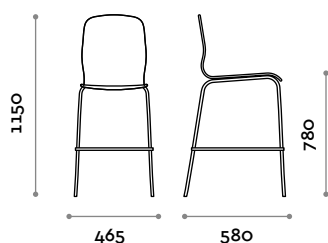

DESIGN FIRST.

—
Mi
los
SG

fit interiors

fit interiors — designed and produced in italy

Milos SG

Stool in polymer

Seat
Polymer

		
A White	B Anthracite	C Cappuccino

Frame
Steel

Polished chrome

MILOS SG
Stool in polymer
• Steel frame
• Polymer shell
Dimensions
W 465 mm / D 580 mm / H 770-1135 mm

follow us

**fit
interiors**

**furniture for gyms,
health and golf clubs,
spa&wellness, hotel,
medical and corporate**