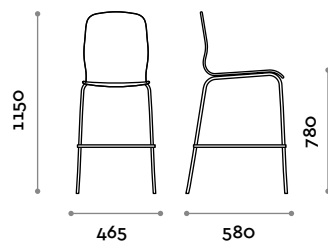

DESIGN FIRST.

—
Mi
los
SG

fit interiors

fit interiors — designed and produced in italy

Milos SG

Sgabello in tecnopolimero

Seduta

Tecnopolimero

A
Bianco

B
Antracite

C
Cappuccino

Telaio

Acciaio

Cromo
lucido

MILOS SG

Sgabello in tecnopolimero

- telaio in acciaio
- scocca in tecnopolimero

Dimensioni

L 465 mm / P 580 mm / H 770-1135 mm

follow us

**fit
interiors**

**furniture for gyms,
health and golf clubs,
spa&wellness, hotel,
medical and corporate**