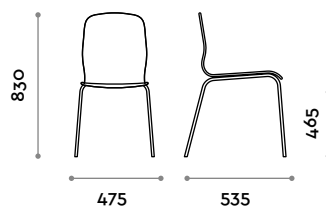

### Dimensions

W 475 mm / D 535 mm / H 465-830 mm

follow us

**fit  
interiors**

**furniture for gyms,  
health and golf clubs,  
spa&wellness, hotel,  
medical and corporate**

**visit** [www.fitinteriors.com](http://www.fitinteriors.com)