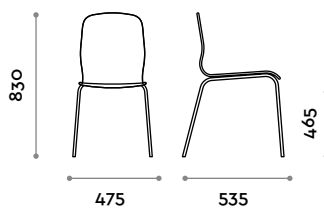

DESIGN FIRST.

fit interiors

fit interiors

fit interiors — designed and produced in italy

Milos

Sedia in tecnopolimero

Seduta

Tecnopolimero

A
Bianco

B
Antracite

C
Cappuccino

Telaio

Acciaio

Cromo
lucido

MILOS

Sedia in tecnopolimero

- telaio in acciaio
- scocca in tecnopolimero

Dimensioni

L 475 mm / P 535 mm / H 465-830 mm

follow us

**fit
interiors**

**furniture for gyms,
health and golf clubs,
spa&wellness, hotel,
medical and corporate**