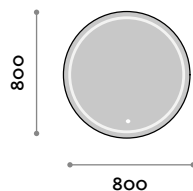

#### Dimensioni

∅ 600 mm / P 30 mm

#### Dimensioni

∅ 800 mm / P 30 mm

follow us

**fit  
interiors**

**furniture for gyms,  
health and golf clubs,  
spa&wellness, hotel,  
medical and corporate**

**visit** [www.fitinteriors.com](http://www.fitinteriors.com)