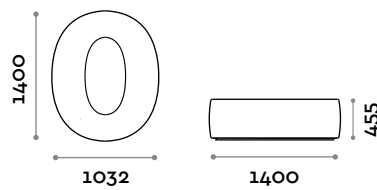

Dimensions

W 1032 mm / D 1400 mm / H 455 mm