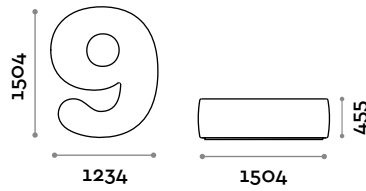

Dimensions

W 1174 mm / D 1504 mm / H 455 mm

NUMBERS4

Number 4 shaped seat in eco-leather

- Fire-retardant eco-leather upholstery (UNI 9175 class 1IM certification)

Dimensions

W 1288 mm / D 1516 mm / H 455 mm

NUMBERS5

Number 5 shaped seat in eco-leather

- Fire-retardant eco-leather upholstery (UNI 9175 class 1IM certification)

Dimensions

W 1155 mm / D 1477 mm / H 455 mm

NUMBERS6

Number 6 shaped seat in eco-leather

Dimensions

W 1200 mm / D 1476 mm / H 455 mm

NUMBERS8

Number 8 shaped seat in eco-leather

- Fire-retardant eco-leather upholstery (UNI 9175 class 1IM certification)

Dimensions

W 1230 mm / D 1504 mm / H 455 mm

NUMBERS9

Number 9 shaped seat in eco-leather

- Fire-retardant eco-leather upholstery (UNI 9175 class 1IM certification)

Dimensions

W 1234 mm / D 1504 mm / H 455 mm

NUMBERS0

Number 0 shaped seat in eco-leather