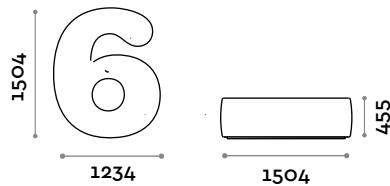

Dimensions

W 1174 mm / D 1504 mm / H 455 mm

NUMBERS4

Number 4 shaped seat in eco-leather

- Fire-retardant eco-leather upholstery (UNI 9175 class 1IM certification)

Dimensions

W 1288 mm / D 1516 mm / H 455 mm

NUMBERS5

Number 5 shaped seat in eco-leather

- Fire-retardant eco-leather upholstery (UNI 9175 class 1IM certification)

Dimensions

W 1155 mm / D 1477 mm / H 455 mm

NUMBERS6

Number 6 shaped seat in eco-leather

- Fire-retardant eco-leather upholstery (UNI 9175 class 1IM certification)

Dimensions

W 1234 mm / D 1504 mm / H 455 mm

NUMBERS7

Number 7 shaped seat in eco-leather

- Fire-retardant eco-leather upholstery (UNI 9175 class 1IM certification)

Dimensions

W 1200 mm / D 1476 mm / H 455 mm

NUMBERS8

Number 8 shaped seat in eco-leather

- Fire-retardant eco-leather upholstery (UNI 9175 class 1IM certification)

Dimensions

W 1230 mm / D 1504 mm / H 455 mm