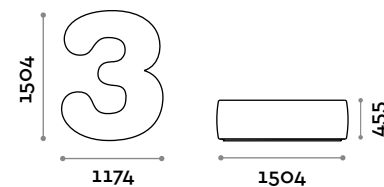

• Fire-retardant eco-leather upholstery (UNI 9175 class 1IM certification)

Dimensions

W 1200 mm / D 1501 mm / H 455 mm

NUMBERS3

Number 3 shaped seat in eco-leather

• Fire-retardant eco-leather upholstery (UNI 9175 class 1IM certification)

Dimensions

W 1174 mm / D 1504 mm / H 455 mm

NUMBERS4

Number 4 shaped seat in eco-leather

- Fire-retardant eco-leather upholstery (UNI 9175 class 1IM certification)

Dimensions

W 1288 mm / D 1516 mm / H 455 mm

NUMBERS5

Number 5 shaped seat in eco-leather

- Fire-retardant eco-leather upholstery (UNI 9175 class 1IM certification)

Dimensions

W 1155 mm / D 1477 mm / H 455 mm

NUMBERS6

Number 6 shaped seat in eco-leather

Dimensions

W 1200 mm / D 1476 mm / H 455 mm

NUMBERS8

Number 8 shaped seat in eco-leather

- Fire-retardant eco-leather upholstery (UNI 9175 class 1IM certification)

Dimensions

W 1230 mm / D 1504 mm / H 455 mm