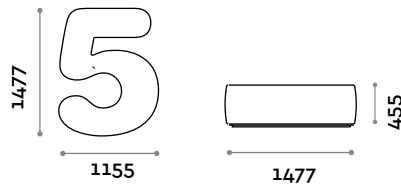

• Fire-retardant eco-leather upholstery (UNI 9175 class 1IM certification)

Dimensions

W 1200 mm / D 1501 mm / H 455 mm

NUMBERS3

Number 3 shaped seat in eco-leather

• Fire-retardant eco-leather upholstery (UNI 9175 class 1IM certification)

Dimensions

W 1174 mm / D 1504 mm / H 455 mm

NUMBERS4

Number 4 shaped seat in eco-leather

- Fire-retardant eco-leather upholstery (UNI 9175 class 1IM certification)

Dimensions

W 1288 mm / D 1516 mm / H 455 mm

NUMBERS5

Number 5 shaped seat in eco-leather

- Fire-retardant eco-leather upholstery (UNI 9175 class 1IM certification)

Dimensions

W 1155 mm / D 1477 mm / H 455 mm

NUMBERS6

Number 6 shaped seat in eco-leather

Dimensions

W 1200 mm / D 1476 mm / H 455 mm

NUMBERS8

Number 8 shaped seat in eco-leather

- Fire-retardant eco-leather upholstery (UNI 9175 class 1IM certification)

Dimensions

W 1230 mm / D 1504 mm / H 455 mm