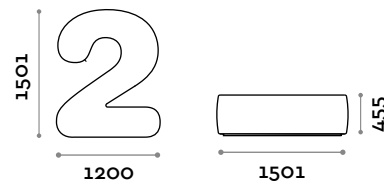

NUMBERS2

Number 2 shaped seat in eco-leather

• Fire-retardant eco-leather upholstery (UNI 9175 class 1IM certification)

Dimensions

W 1200 mm / D 1501 mm / H 455 mm