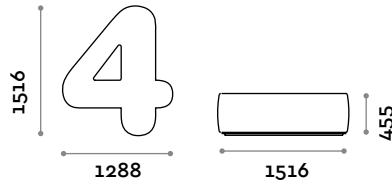

• Fire-retardant eco-leather upholstery (UNI 9175 class 1IM certification)

Dimensions

W 1200 mm / D 1501 mm / H 455 mm

NUMBERS3

Number 3 shaped seat in eco-leather

• Fire-retardant eco-leather upholstery (UNI 9175 class 1IM certification)

Dimensions

W 1174 mm / D 1504 mm / H 455 mm

NUMBERS4

Number 4 shaped seat in eco-leather

- Fire-retardant eco-leather upholstery (UNI 9175 class 1IM certification)

Dimensions

W 1288 mm / D 1516 mm / H 455 mm

NUMBERS5

Number 5 shaped seat in eco-leather

- Fire-retardant eco-leather upholstery (UNI 9175 class 1IM certification)

Dimensions

W 1155 mm / D 1477 mm / H 455 mm

NUMBERS6

Number 6 shaped seat in eco-leather

Dimensions

W 1200 mm / D 1476 mm / H 455 mm

NUMBERS8

Number 8 shaped seat in eco-leather

- Fire-retardant eco-leather upholstery (UNI 9175 class 1IM certification)

Dimensions

W 1230 mm / D 1504 mm / H 455 mm