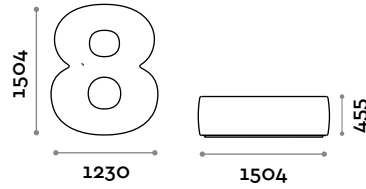

Dimensions

W 1174 mm / D 1504 mm / H 455 mm

NUMBERS4

Number 4 shaped seat in eco-leather

- Fire-retardant eco-leather upholstery (UNI 9175 class 1IM certification)

Dimensions

W 1288 mm / D 1516 mm / H 455 mm

Dimensions

W 1200 mm / D 1476 mm / H 455 mm

NUMBERS8

Number 8 shaped seat in eco-leather

- Fire-retardant eco-leather upholstery (UNI 9175 class 1IM certification)

Dimensions

W 1230 mm / D 1504 mm / H 455 mm

NUMBERS9

Number 9 shaped seat in eco-leather

- Fire-retardant eco-leather upholstery (UNI 9175 class 1IM certification)

Dimensions

W 1234 mm / D 1504 mm / H 455 mm

NUMBERS0

Number 0 shaped seat in eco-leather