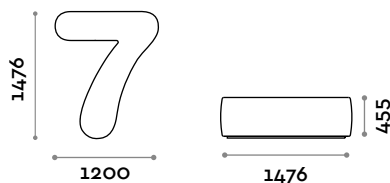

Dimensions

W 1174 mm / D 1504 mm / H 455 mm

NUMBERS4

Number 4 shaped seat in eco-leather

- Fire-retardant eco-leather upholstery (UNI 9175 class 1IM certification)

Dimensions

W 1288 mm / D 1516 mm / H 455 mm

NUMBERS5

Number 5 shaped seat in eco-leather

- Fire-retardant eco-leather upholstery (UNI 9175 class 1IM certification)

Dimensions

W 1155 mm / D 1477 mm / H 455 mm

NUMBERS6

Number 6 shaped seat in eco-leather

- Fire-retardant eco-leather upholstery (UNI 9175 class 1IM certification)

Dimensions

W 1234 mm / D 1504 mm / H 455 mm

NUMBERS7

Number 7 shaped seat in eco-leather

- Fire-retardant eco-leather upholstery (UNI 9175 class 1IM certification)

Dimensions

W 1200 mm / D 1476 mm / H 455 mm

NUMBERS8

Number 8 shaped seat in eco-leather

- Fire-retardant eco-leather upholstery (UNI 9175 class 1IM certification)

Dimensions

W 1230 mm / D 1504 mm / H 455 mm