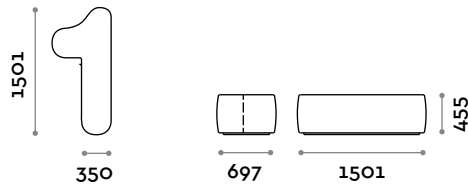

THE SWATCH BOOK

NUMBERS1

Number 1 shaped seat in eco-leather

• Fire-retardant eco-leather upholstery (UNI 9175 class 1IM certification)

Dimensions

W 697 mm / D 1501 mm / H 455 mm

NUMBERS2

Number 2 shaped seat in eco-leather

Dimensions

W 1174 mm / D 1504 mm / H 455 mm

NUMBERS4

Number 4 shaped seat in eco-leather

- Fire-retardant eco-leather upholstery (UNI 9175 class 1IM certification)

Dimensions

W 1288 mm / D 1516 mm / H 455 mm

NUMBERS5

Number 5 shaped seat in eco-leather

- Fire-retardant eco-leather upholstery (UNI 9175 class 1IM certification)

Dimensions

W 1155 mm / D 1477 mm / H 455 mm

NUMBERS6

Number 6 shaped seat in eco-leather

Dimensions

W 1200 mm / D 1476 mm / H 455 mm

NUMBERS8

Number 8 shaped seat in eco-leather

- Fire-retardant eco-leather upholstery (UNI 9175 class 1IM certification)

Dimensions

W 1230 mm / D 1504 mm / H 455 mm