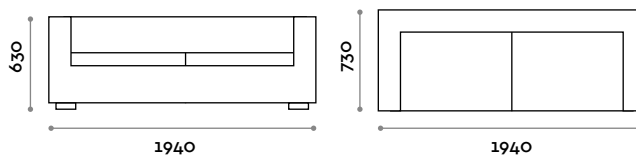

Dimensions

W 1610 mm / D 730 mm / H 630 mm

DV194

Sofa 3 seats in eco-leather

- High-density upholstery
- Covered with fireproof eco-leather (UNI 9175 class 1M certification)

Dimensions

W 1940 mm / D 730 mm / H 630 mm