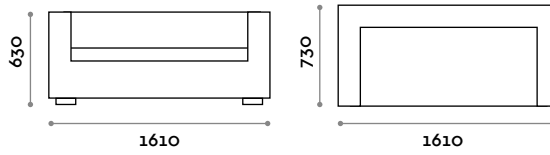

- High-density upholstery
- Covered with fireproof eco-leather (UNI 9175 class 1M certification)

Dimensions

W 1370 mm / D 730 mm / H 630 mm

DV161

Sofa 2 seats in eco-leather

- High-density upholstery
- Covered with fireproof eco-leather (UNI 9175 class 1M certification)

Dimensions

W 1610 mm / D 730 mm / H 630 mm

DV194

Sofa 3 seats in eco-leather

- High-density upholstery
- Covered with fireproof eco-leather (UNI 9175 class 1M certification)

Dimensions

W 1940 mm / D 730 mm / H 630 mm