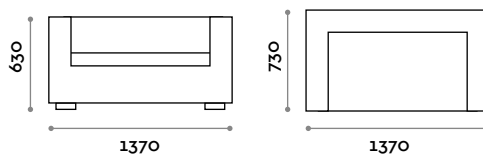

THE SWATCH BOOK

DV90

Armchair in eco-leather

- High-density upholstery
- Covered with fireproof eco-leather (UNI 9175 class 1M certification)

Dimensions

W 860 mm / D 730 mm / H 630 mm

DV137

Sofa 2 seats in eco-leather

- High-density upholstery
- Covered with fireproof eco-leather (UNI 9175 class 1M certification)

Dimensions

W 1370 mm / D 730 mm / H 630 mm

DV161

Sofa 2 seats in eco-leather

- High-density upholstery
- Covered with fireproof eco-leather (UNI 9175 class 1M certification)

Dimensions

W 1610 mm / D 730 mm / H 630 mm

DV194

Sofa 3 seats in eco-leather

- High-density upholstery
- Covered with fireproof eco-leather (UNI 9175 class 1M certification)

Dimensions

W 1940 mm / D 730 mm / H 630 mm