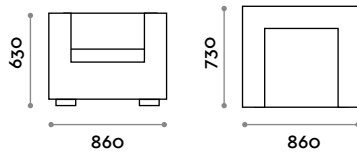

THE SWATCH BOOK

DV90

Armchair in eco-leather

- High-density upholstery
- Covered with fireproof eco-leather (UNI 9175 class 1M certification)

Dimensions

W 860 mm / D 730 mm / H 630 mm

DV137

Sofa 2 seats in eco-leather

Dimensions

W 1610 mm / D 730 mm / H 630 mm

DV194

Sofa 3 seats in eco-leather

- High-density upholstery
- Covered with fireproof eco-leather (UNI 9175 class 1M certification)

Dimensions

W 1940 mm / D 730 mm / H 630 mm