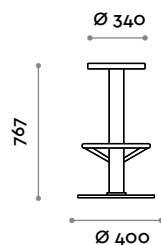

Stool in steel and solid wood

- Base in cast iron
- Tube, footrest and plate for fixing the seat in steel
- Seat with brushed solid pine wood

Dimensions

ø 400 mm / H 767 mm

follow us

**fit
interiors**

**furniture for gyms,
health and golf clubs,
spa&wellness, hotel,
medical and corporate**