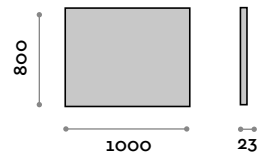

#### Dimensions

W 400 mm / D 23 mm / H 800 mm

#### Dimensions

W 600 mm / D 23 mm / H 800 mm

---

**PO8080****Mirror with alluminum frame**

- 5 mm mirror thickness
- Safety film backing
- Vertical or horizontal fixing
- CE

**Dimensions**

W 800 mm / D 23 mm / H 800 mm

---

**PO80100****Mirror with alluminum frame**

- 5 mm mirror thickness
- Safety film backing
- Vertical or horizontal fixing
- CE

**Dimensions**

W 1000 mm / D 23 mm / H 800 mm

---

**PO80120****Mirror with alluminum frame**