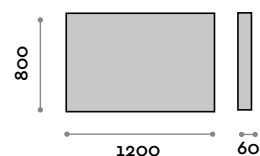

**Dimensions**

W 800 mm / D 23 mm / H 800 mm

**PO80100LED****LED backlit mirror with aluminum frame**

- 5 mm mirror thickness
- Safety film backing
- Vertical or horizontal fixing
- 360° ambient lighting diffused through 45° Plexiglas
- Illuminated touch ON/OFF sensor switch
- Defogger function
- LED temperature color 4000K
- 220V, CE, IP44

**Dimensions**

W 1000 mm / D 23 mm / H 800 mm

**PO80120LED****LED backlit mirror with aluminum frame**

- 5 mm mirror thickness
- Safety film backing
- Vertical or horizontal fixing
- 360° ambient lighting diffused through 45° Plexiglas
- Illuminated touch ON/OFF sensor switch
- Defogger function
- LED temperature color 4000K
- 220V, CE, IP44

**Dimensions**

W 1200 mm / D 23 mm / H 800 mm

follow us

**fit  
interiors**

**furniture for gyms,  
health and golf clubs,  
spa&wellness, hotel,  
medical and corporate**

**visit** [www.fitinteriors.com](http://www.fitinteriors.com)