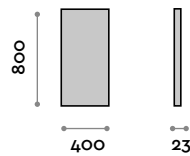

#### Dimensions

W 400 mm / D 23 mm / H 800 mm

#### Dimensions

W 600 mm / D 23 mm / H 800 mm

---

**PO8080****Mirror with alluminum frame**

- 5 mm mirror thickness
- Safety film backing
- Vertical or horizontal fixing
- CE

**Dimensions**

W 800 mm / D 23 mm / H 800 mm