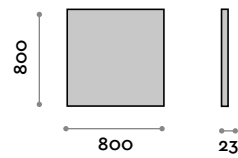

#### Dimensions

W 400 mm / D 23 mm / H 800 mm

#### Dimensions

W 600 mm / D 23 mm / H 800 mm

---

**PO8080****Mirror with alluminum frame**

- 5 mm mirror thickness
- Safety film backing
- Vertical or horizontal fixing
- CE

**Dimensions**

W 800 mm / D 23 mm / H 800 mm

---

**PO80100****Mirror with alluminum frame**

- 5 mm mirror thickness
- Safety film backing
- Vertical or horizontal fixing
- CE

**Dimensions**

W 1000 mm / D 23 mm / H 800 mm

---

**PO80120****Mirror with alluminum frame**