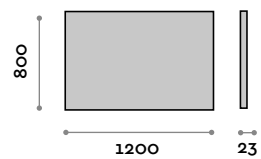

#### Dimensions

W 400 mm / D 23 mm / H 800 mm

#### Dimensions

W 600 mm / D 23 mm / H 800 mm

---

**PO8080****Mirror with alluminum frame**

- 5 mm mirror thickness
- Safety film backing
- Vertical or horizontal fixing
- CE

**Dimensions**

W 800 mm / D 23 mm / H 800 mm

---

**PO80100****Mirror with alluminum frame**

- 5 mm mirror thickness
- Safety film backing
- Vertical or horizontal fixing
- CE

**Dimensions**

W 1000 mm / D 23 mm / H 800 mm

---

**PO80120****Mirror with alluminum frame**

- 5 mm mirror thickness
- Safety film backing
- Vertical or horizontal fixing
- CE

**Dimensions**

W 1200 mm / D 23 mm / H 800 mm

**Frame**

Aluminium

Black

**Mirror**

Silver