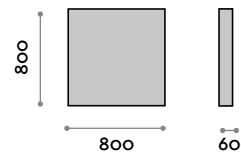

PO8080LED

LED backlit mirror with aluminum frame

- 5 mm mirror thickness
- Safety film backing
- Vertical or horizontal fixing
- 360° ambient lighting diffused through 45° Plexiglas
- Illuminated touch ON/OFF sensor switch
- Defogger function
- LED temperature color 4000K
- 220V, CE, IP44

Dimensions

W 800 mm / D 23 mm / H 800 mm