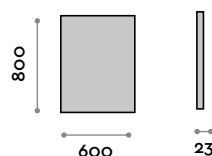

#### Dimensions

W 400 mm / D 23 mm / H 800 mm

#### Dimensions

W 600 mm / D 23 mm / H 800 mm

---

**PO8080****Mirror with alluminum frame**

- 5 mm mirror thickness
- Safety film backing
- Vertical or horizontal fixing
- CE

**Dimensions**

W 800 mm / D 23 mm / H 800 mm