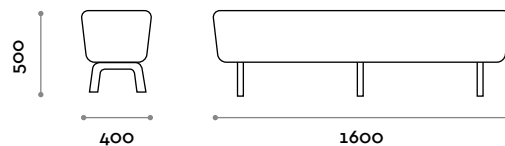

Dimensions

W 1600 mm / D 400 mm / H 500 mm

PONY220

Pony-style bench in eco-leather

- Frame and legs in Okoumè dyed plywood finish transparent matt
- Fire-retardant eco-leather upholstery (UNI 9175 class 11M certification)

Dimensions

W 2200 mm / D 400 mm / H 500 mm

follow us

**fit
interiors**

**furniture for gyms,
health and golf clubs,
spa&wellness, hotel,
medical and corporate**

visit www.fitinteriors.com