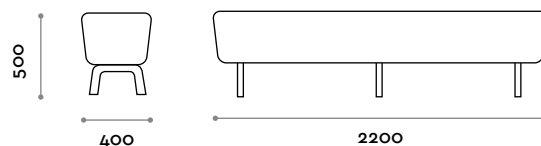

Dimensions

W 1600 mm / D 400 mm / H 500 mm

PONY220

Pony-style bench in eco-leather

- Frame and legs in Okoumè dyed plywood finish transparent matt
- Fire-retardant eco-leather upholstery (UNI 9175 class 11M certification)

Dimensions

W 2200 mm / D 400 mm / H 500 mm

follow us

**fit
interiors**

**furniture for gyms,
health and golf clubs,
spa&wellness, hotel,
medical and corporate**

visit www.fitinteriors.com