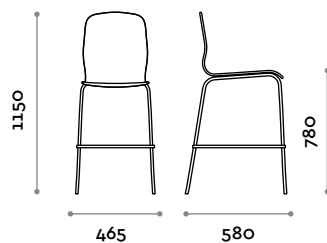

Dimensions

W 465 mm / D 580 mm / H 780-1150 mm

follow us

**fit
interiors**

**furniture for gyms,
health and golf clubs,
spa&wellness, hotel,
medical and corporate**

visit www.fitinteriors.com