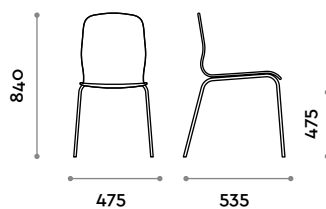

### Dimensions

W 475 mm / D 535 mm / H 475-840 mm

follow us

**fit  
interiors**

**furniture for gyms,  
health and golf clubs,  
spa&wellness, hotel,  
medical and corporate**

**visit** [www.fitinteriors.com](http://www.fitinteriors.com)