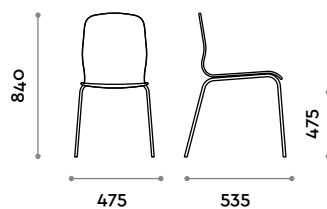

B
Grigio scuro

C
Beige

Telaio

Acciaio

Cromato lucido

PRETTY

Sedia in ecopelle

- telaio in acciaio
- scocca imbottita in gomma piuma ignifuga
- rivestita in ecopelle con cucitura a vista

Dimensioni

L 475 mm / P 535 mm / H 475-840 mm

follow us

**fit
interiors**

**furniture for gyms,
health and golf clubs,
spa&wellness, hotel,
medical and corporate**

visit www.fitinteriors.com