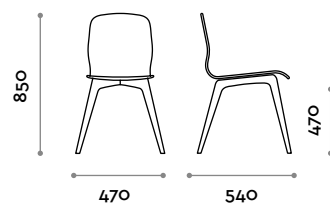

DESIGN FIRST.

Rin
g
ood
—

fit interiors

fit interiors — designed and produced in italy

Ring Wood

Chair in solid wood

Seat

Veneered beech

RING WOOD

Chair in solid wood

- Frame in solid beech wood
- Shell in plywood beech veneered oak

Dimensions

W 470 mm / D 540 mm / H 470-850 mm

follow us

**fit
interiors**

**furniture for gyms,
health and golf clubs,
spa&wellness, hotel,
medical and corporate**