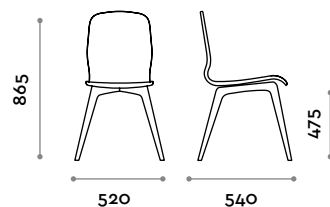

DESIGN FIRST.

—
ing
Ri

fit interiors

fit interiors — designed and produced in italy

Ring

Chair in solid wood

Seat

Veneered beech + wool felt

Chair in solid wood

- Frame in solid beech wood
- Shell in plywood beech veneered oak covered with wool felt with fireproof treatment

Dimensions

W 520 mm / D 540 mm / H 475-865 mm

follow us

**fit
interiors**